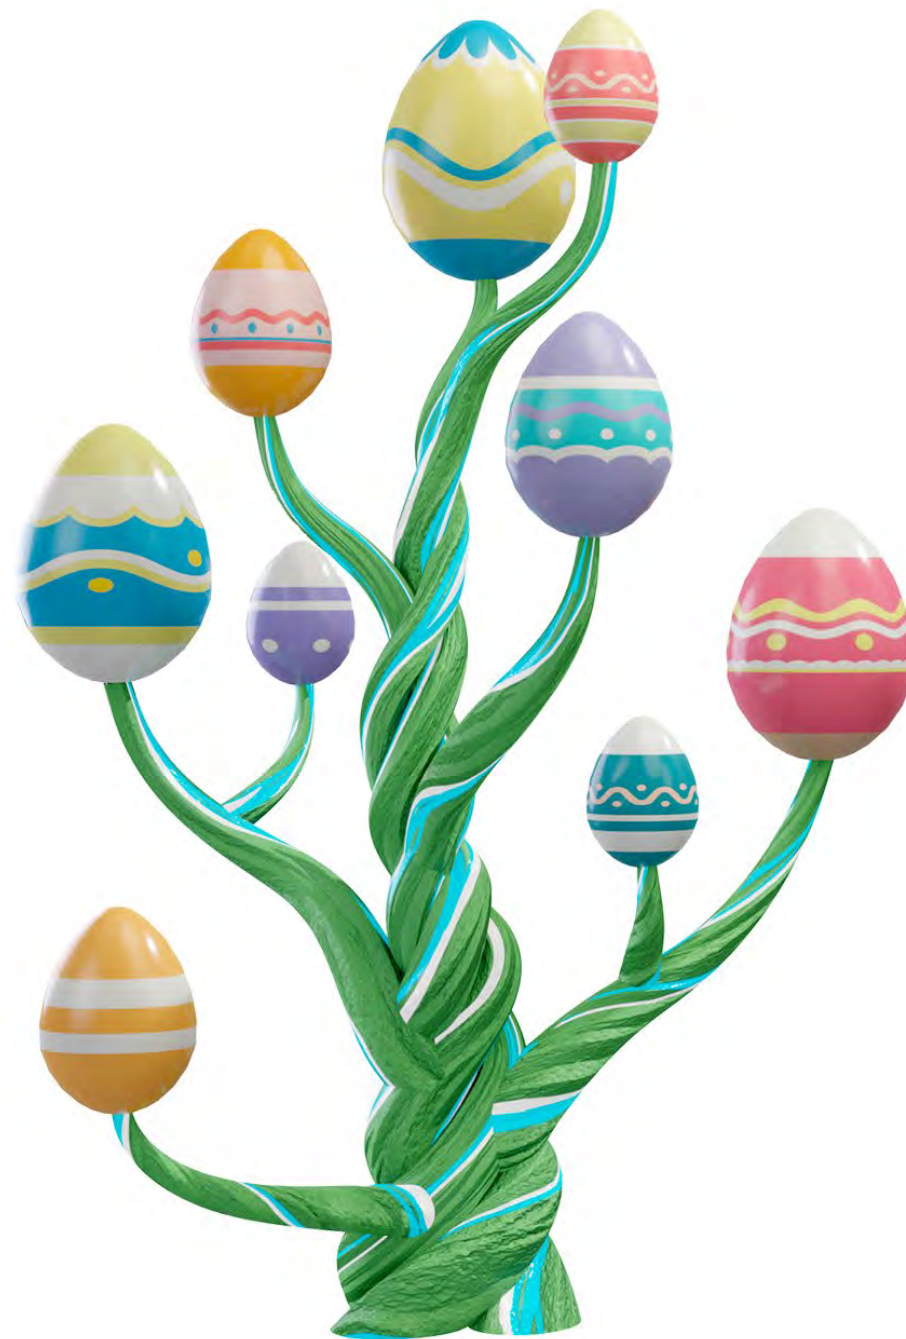

Holiday Concierge

EASTER EGG TREE

❖ 7' Overall Height - $2,850