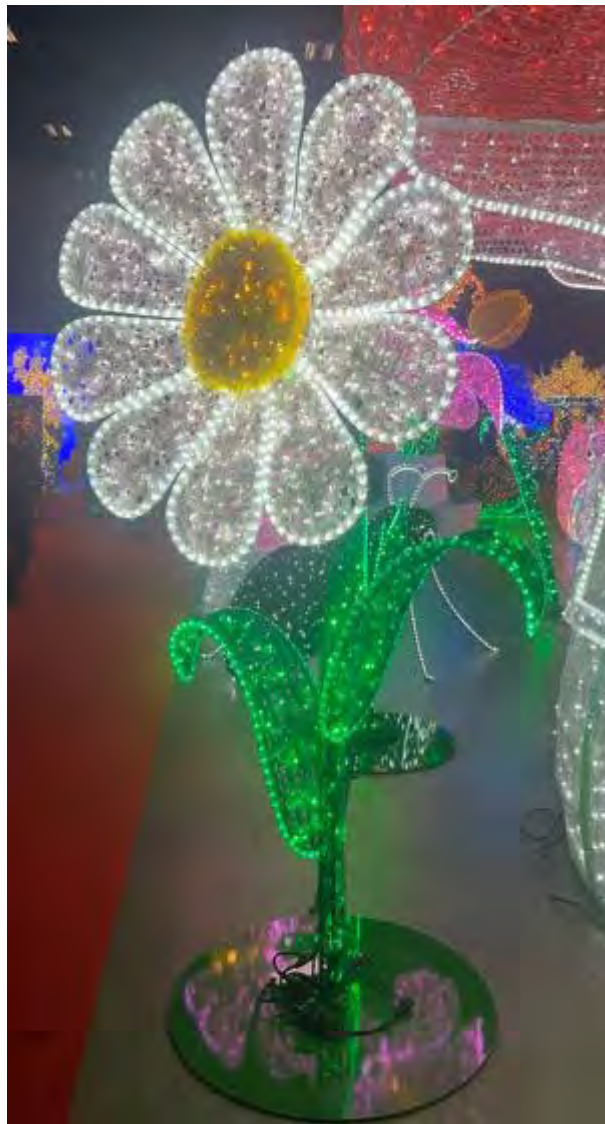

Holiday Concierge

3D DAFFODIL

❖ 7.5 ft tall x 3.5 ft wide x 3.5 ft depth

Retail Price: \$4,300

Holiday Concierge

3D DAISY

❖ 8 ft tall x 4 ft wide x 3.5 ft depth

Retail Price: \$4,000